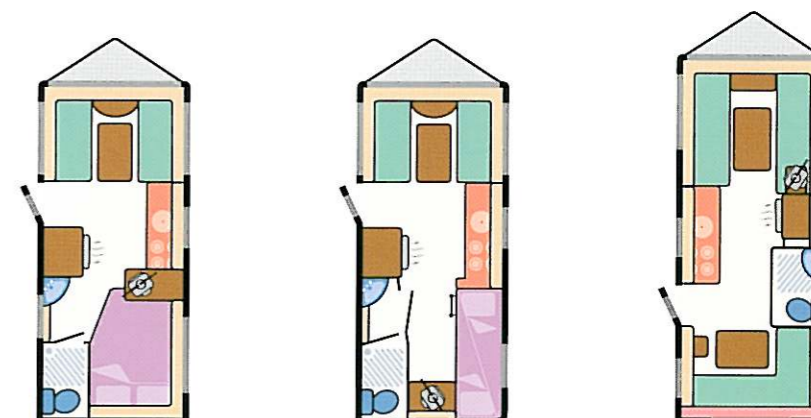

Model	Alpine	Musketeer	Major
Berths	4	4	5
Number of Axles	1	1	1
Internal Length (at bed box height)	4.74m/15'7"	4.74m/15'7"	5.13m/16'10"
Overall Width	2.23m/7'4"	2.23m/7'4"	2.23m/7'4"
Overall Height (including TV aerial)	2.70m/8'10"	2.70m/8'10"	2.70m/8'10"
Overall Length	6.37m/20'11"	6.37m/20'11"	6.75m/22'2"
Mass in Running Order (including tolerance)	1012kg/19.9cwt	1004kg/19.8cwt	1095kg/21.6cwt*
Essential Habitation Equipment Payload	82kg/1.6cwt	82kg/1.6cwt	82kg/1.6cwt
Personal Effects Payload	125kg/2.5cwt	125kg/2.5cwt	139kg/2.7cwt
Optional Equipment Payload	31kg/0.6cwt	31kg/0.6cwt	31kg/0.6cwt
Maximum Technical Permissible Laden Mass	1250kg/24.6cwt	1242kg/24.5cwt	1347kg/26.5cwt*
Awning A/A Dimension¹	9.03m/29'8"	9.03m/29'8"	9.42m/30'11"
Tyre Size	195/70 r14 95	195/70 r14 95	174 r14 99

bed sizes

Front Double¹	208cm x 134cm/6'10" x 4'5"	208cm x 134cm/6'10" x 4'5"	208cm x 180cm/6'10" x 5'11"
or One Single			190cm x 72cm/6'3" x 2'4"
and One Single			180cm x 72cm/5'11" x 2'4"
Rear Double	188cm x 138cm/6'2" x 4'6"		209cm x 133cm/6'10" x 4'4"
Rear Bunk			194cm x 56cm/6'4" x 1'10"
Side Lower Bunk		190cm x 68cm/6'3" x 2'3"	
Side Upper Bunk		180cm x 66cm/5'11" x 2'2"	

* Estimated weight.

¹ Double bed size is quoted with wrap round seating.

¹Note on awning sizes: Due to the varying awning designs and sizes the awning sizes given are approximate only. Specific awning sizes must be confirmed by your dealer or the awning manufacturer prior to purchase.