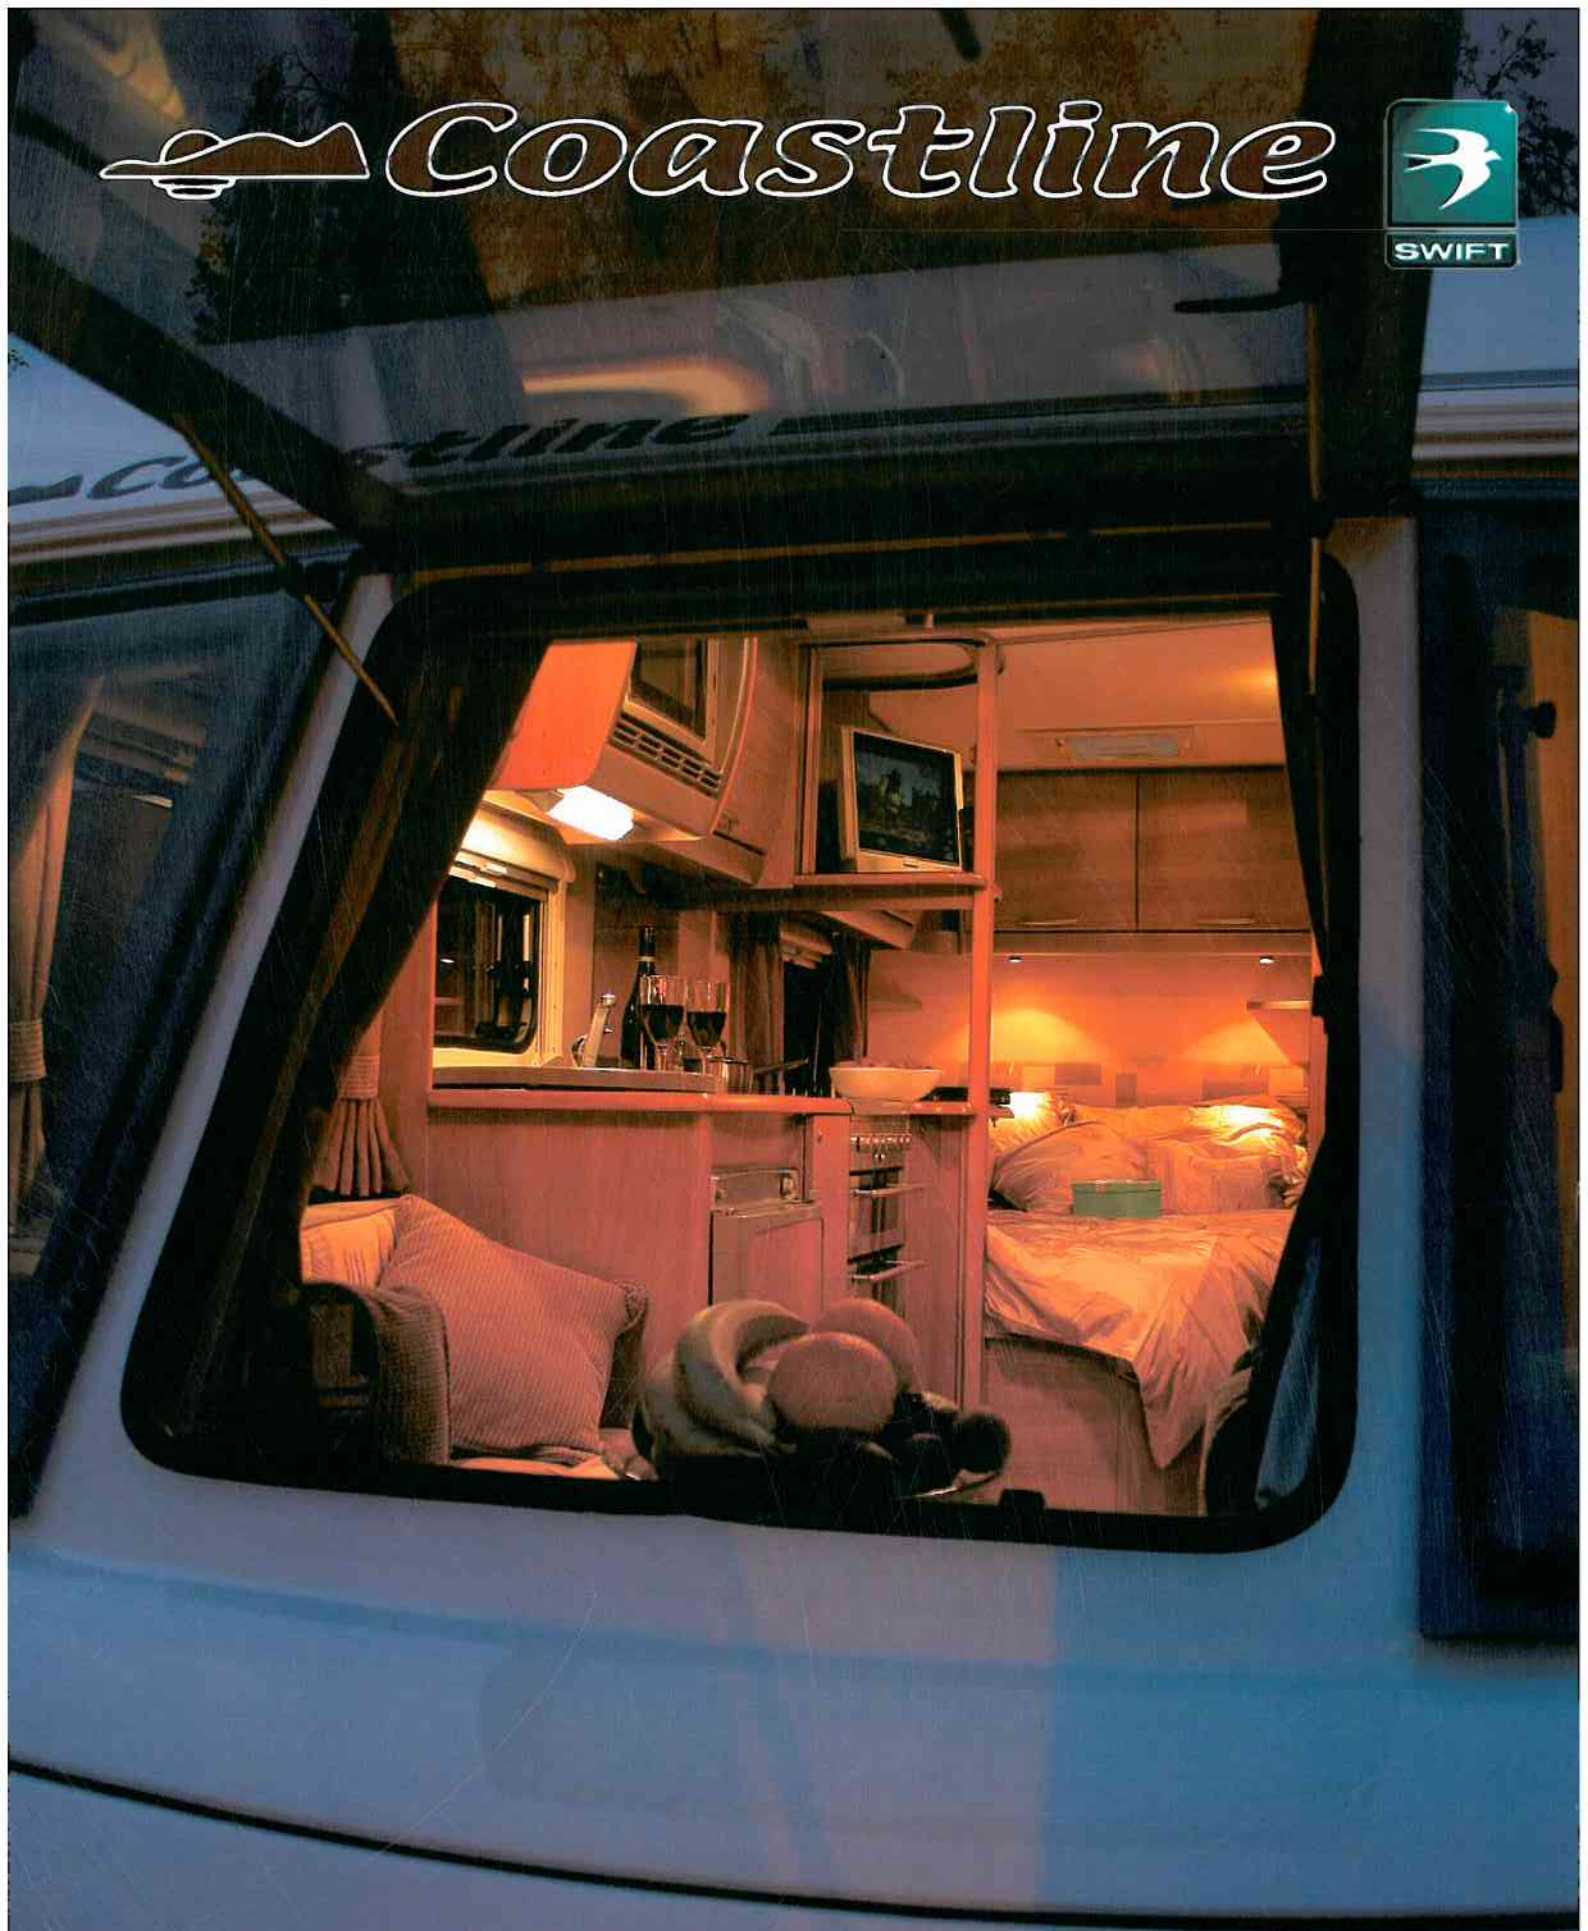

Coastline

HIGHBRIDGE
caravans · motorhomes · camping

01278 782725

info@highbridgecaravans.co.uk
Highbridge Caravan Centre Ltd

A38 Bristol Road, Highbridge, Somerset TA9 4EX

For detailed specifications, prices and videos visit
www.swiftcoastline.co.uk