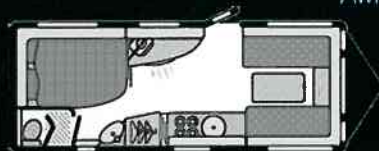

470

4 berth

Internal Length (at bed box height) 5.23 m (17' 1")
 Overall Width 2.23m / 7'4"
 Overall Height (including TV aerial) 2.70m / 8'10"
 Overall Length 6.91 m (22' 8")
 Mass in Running Order 1226 Kg (24.15 CWT)
 Total User Payload 204 Kg (4.02 CWT)
 MTPLM* 1430 Kg (28.17 CWT)
 Awning 'A' Measurement 9.44m / 31'0"
 Tyre Size 175 r14 99

530 4 berth

570
6 berth

Internal Length (at bed box height) 5.50 m (18' 0")
 Overall Width 2.23m / 7'4"
 Overall Height (including TV aerial) 2.70 m (9' 10")
 Overall Length 7.18 m (23' 6")
 Mass in Running Order 1273 Kg (28.03 CWT)
 Total User Payload 227 Kg (4.47 CWT)
 MTPLM* 1500 Kg (29.55 CWT)
 Awning 'A' Measurement 9.71m / 31'10"
 Tyre Size 175 r14 99

Internal Length (at bed box height) 5.50m / 18'1"
 Overall Width 2.29m / 7'6"
 Overall Height (including TV aerial) 2.70m / 8'10"
 Overall Length 7.18m / 23'7"
 Mass in Running Order 1265 Kg (24.92 CWT)
 Total User Payload 207 Kg (4.08 CWT)
 MTPLM* 1472 Kg (29 CWT)
 Awning 'A' Measurement 9.71m / 31'10"
 Tyre Size 175 r14 99

540 4 berth

Internal Length (at bed box height) 6.27m / 20'7"
 Overall Width 2.23m / 7'4"
 Overall Height (including TV aerial) 2.70m / 8'10"
 Overall Length 7.95m / 26'11"
 Mass in Running Order 1421 Kg (27.99 CWT)
 Total User Payload 234 Kg (4.61 CWT)
 MTPLM* 1655 Kg (32.6 CWT)
 Awning 'A' Measurement 10.48m / 34'5"
 Tyre Size 175 / 65 r14 82