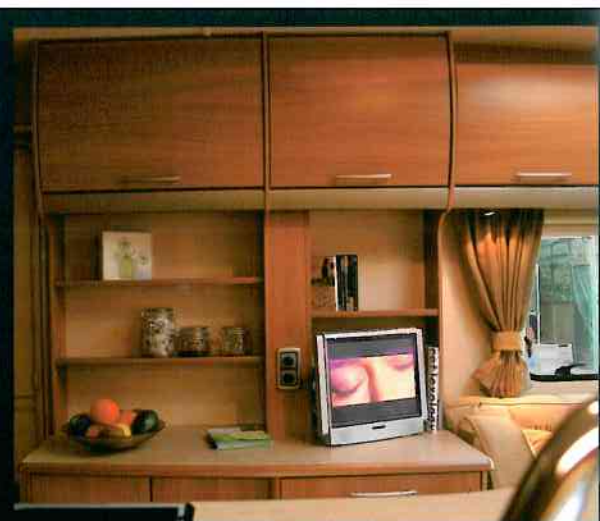

480

2 berth

Internal Length (at bed box height) 4.67 m (15' 3")
Overall Width 2.23m / 7'4"
Overall Height (including TV aerial) 2.70m / 8'10"
Overall Length 6.35 m (20' 10")
Mass in Running Order 1132 Kg (22.3 CWT)
Total User Payload 178 Kg (3.51 CWT)
MTPLM* 1310 Kg (25.81 CWT)
Awning 'A' Measurement 8.88m / 29'2"
Tyre Size 195 / 70 r14

Internal Length (at bed box height) 4.74 m (15' 6")
Overall Width 2.23m / 7'4"
Overall Height (including TV aerial) 2.70m / 8'10"
Overall Length 6.42 m (21' 0")
Mass in Running Order 1113 Kg (21.93 CWT)
Total User Payload 199 Kg (3.92 CWT)
MTPLM* 1312 Kg (25.85 CWT)
Awning 'A' Measurement 8.95 (29' 4")
Tyre Size 195 / 70 r14

470

4 berth