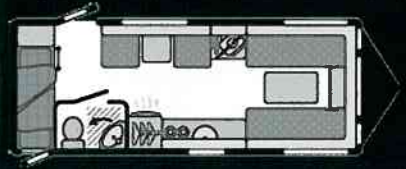

Internal Length (at bed box height) 4.74 m (15' 6")
 Overall Width 2.23m / 7'4"
 Overall Height (including TV aerial) 2.70m / 8'10"
 Overall Length 6.42 m (21' 0")
 Mass in Running Order 1113 Kg (21.93 CWT)
 Total User Payload 199 Kg (3.92 CWT)
 MTPLM* 1312 Kg (25.85 CWT)
 Awning 'A' Measurement 8.95 (29' 4")
 Tyre Size 195 / 70 r14

470

4 berth

Internal Length (at bed box height) 5.23 m (17' 1")
 Overall Width 2.23m / 7'4"
 Overall Height (including TV aerial) 2.70m / 8'10"
 Overall Length 6.91 m (22' 8")
 Mass in Running Order 1226 Kg (24.15 CWT)
 Total User Payload 204 Kg (4.02 CWT)
 MTPLM* 1430 Kg (28.17 CWT)
 Awning 'A' Measurement 9.44m / 31'0"
 Tyre Size 175 r14 99

530 4 berth

570
6 berth

Internal Length (at bed box height) 5.50 m (18' 0")
 Overall Width 2.23m / 7'4"
 Overall Height (including TV aerial) 2.70 m (9' 10")
 Overall Length 7.18 m (23' 6")
 Mass in Running Order 1273 Kg (28.03 CWT)
 Total User Payload 227 Kg (4.47 CWT)
 MTPLM* 1500 Kg (29.55 CWT)
 Awning 'A' Measurement 9.71m / 31'10"
 Tyre Size 175 r14 99

Internal Length (at bed box height) 5.50m / 18'1"
 Overall Width 2.29m / 7'6"
 Overall Height (including TV aerial) 2.70m / 8'10"
 Overall Length 7.18m / 23'7"
 Mass in Running Order 1265 Kg (24.92 CWT)
 Total User Payload 207 Kg (4.08 CWT)
 MTPLM* 1472 Kg (29 CWT)
 Awning 'A' Measurement 9.71m / 31'10"
 Tyre Size 175 r14 99