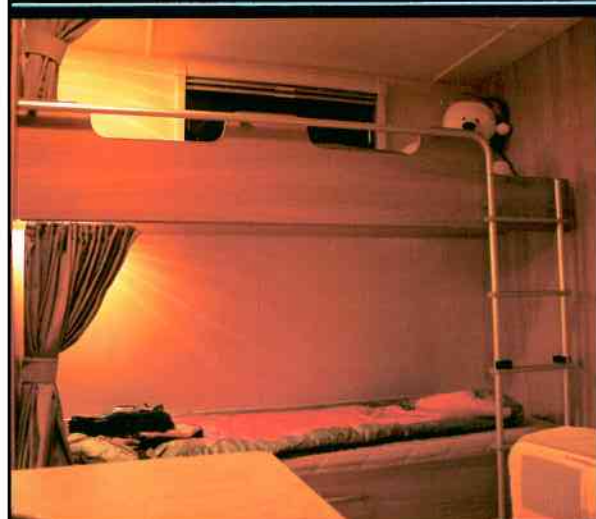

540 4 berth

Internal Length (at bed box height) 6.27m / 20'7"
Overall Width 2.23m / 7'4"
Overall Height (including TV aerial) 2.70m / 8'10"
Overall Length 7.95m / 26'11"
Mass in Running Order 1421 Kg (27.99 CWT)
Total User Payload 234 Kg (4.61 CWT)
MTPLM* 1655 Kg (32.6 CWT)
Awning 'A' Measurement 10.48m / 34'5"
Tyre Size 175 / 65 r14 82