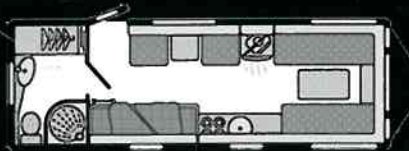

530 4 berth

570
6 berth

Internal Length (at bed box height) 5.50 m (18' 0")
 Overall Width 2.23m / 7'4"
 Overall Height (including TV aerial) 2.70 m (9' 10")
 Overall Length 7.18 m (23' 6")
 Mass in Running Order 1273 Kg (28.03 CWT)
 Total User Payload 227 Kg (4.47 CWT)
 MTPLM* 1500 Kg (29.55 CWT)
 Awning 'A' Measurement 9.71m / 31'10"
 Tyre Size 175 r14 99

Internal Length (at bed box height) 5.50m / 18'1"
 Overall Width 2.29m / 7'6"
 Overall Height (including TV aerial) 2.70m / 8'10"
 Overall Length 7.18m / 23'7"
 Mass in Running Order 1265 Kg (24.92 CWT)
 Total User Payload 207 Kg (4.08 CWT)
 MTPLM* 1472 Kg (29 CWT)
 Awning 'A' Measurement 9.71m / 31'10"
 Tyre Size 175 r14 99

540 4 berth

Internal Length (at bed box height) 6.27m / 20'7"
 Overall Width 2.23m / 7'4"
 Overall Height (including TV aerial) 2.70m / 8'10"
 Overall Length 7.95m / 26'11"
 Mass in Running Order 1421 Kg (27.99 CWT)
 Total User Payload 234 Kg (4.61 CWT)
 MTPLM* 1655 Kg (32.6 CWT)
 Awning 'A' Measurement 10.48m / 34'5"
 Tyre Size 175 / 65 r14 82