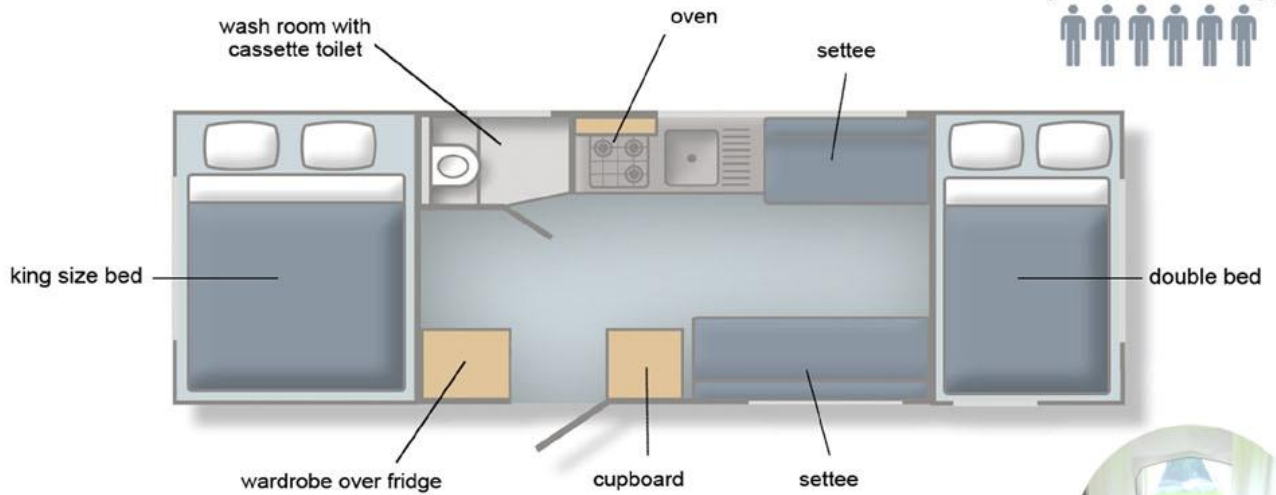

The charcoal grey acrylic cabin is perfectly complimented by the silver caravan body!

(Charcoal/Grey)

Folded

Overall length	478cm
Overall width	212cm
Internal length	335cm
Internal width	198cm
Towing height	139cm
Wheels	165 x 13"

Erected

Campsite length	600cm
Campsite width	210cm
Interior height	220cm
Bed size one	198 x 137cm
Bed size two	198 x 122cm
Awning width	620cm
Awning depth	250cm

Weights

Ex-works	820kg
Carrying Capacity	180kg
Maximum Gross	1000kg

Specifications

standard equipment

- Three way refrigerator
- Mains electric system
- Battery box
- Interior lights
- Wardrobe
- Shelf unit
- Cassette toilet
- Hand basin
- Oven
- Water heater
- Sprung mattresses
- Scatter cushions
- Space saver heater
- Bound edge carpet