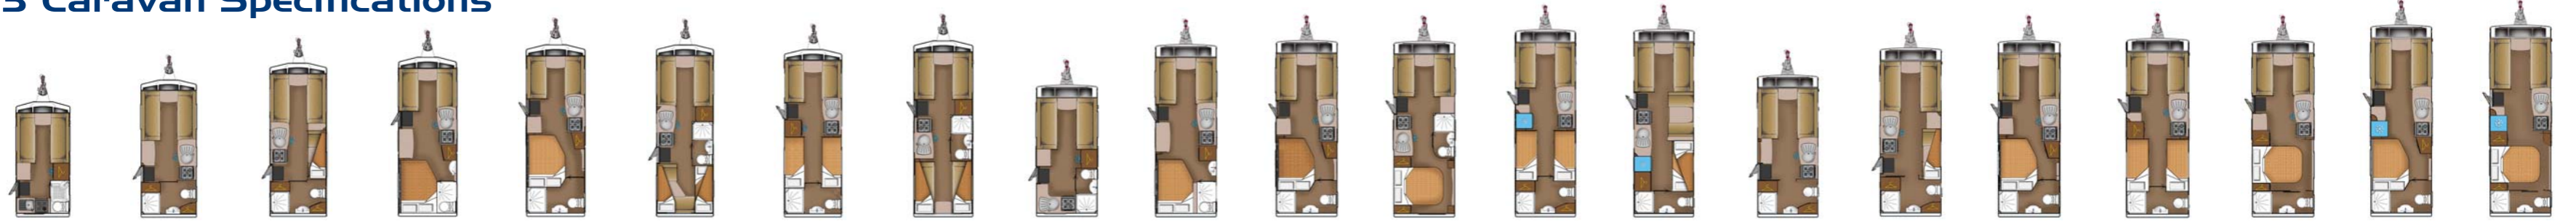

Lunar 2013 Caravan Specifications

MODEL	ARIVA	QUASAR 462	QUASAR 524	QUASAR 534	QUASAR 544	QUASAR 546	QUASAR 554	QUASAR 556	STELLAR	LEXON 530	LEXON 540	LEXON 560	LEXON 640	LEXON 650	CLUBMAN CK	CLUBMAN ES	CLUBMAN SE	CLUBMAN SB	CLUBMAN SI	DELTA RS	DELTA TI
NUMBER OF BERTHS	2	2	4	4	4	6	4	6	2	4	4	4	4	5	2	4	4	4	4	4	4
NUMBER OF AXLES	1	1	1	1	1	1	1	1	1	1	1	1	2	2	1	1	1	1	1	2	2
TECHNICAL DATA																					
Interior Length	3.653m 12'0"	4.589m 15'1"	5.196m 17'1"	5.288m 17'4"	5.619m 18'5"	5.782m 19'0"	5.618m 18'5"	5.783m 19'0"	4.178m 13'8"	5.640m 18'6"	5.776m 18'11"	5.761m 18'11"	6.343 20'10"	6.343m 20'10"	4.638m 15'3"	5.514m 18'11"	5.775m 18'11"	5.785m 19'0"	5.769m 18'11"	6.342m 20'10"	6.342m 20'10"
Shipping Length	5.180m 17'0"	6.201m 20'4"	6.908m 22'8"	6.843m 22'5"	7.230m 23'9"	7.394m 24'3"	7.230m 23'9"	7.394 24'3"	5.733m 18'10"	7.194m 23'7"	7.348m 24'1"	7.334m 24'1"	7.915m 26'0"	7.915m 26'0"	6.201m 20'4"	7.084m 23'3"	7.347m 24'1"	7.356m 24'2"	7.342m 24'1"	7.916m 26'0"	7.916m 26'0"
Overall Width	2.020m 6'8"	2.160m 7'1"	2.160m 7'1"	2.160m 7'1"	2.160m 7'1"	2.160m 7'1"	2.160m 7'1"	2.160m 7'1"	2.280m 7'6"	2.280m 7'6"	2.280m 7'6"	2.280m 7'6"	2.280m 7'6"	2.280m 7'6"	2.280m 7'6"	2.280m 7'6"	2.280m 7'6"	2.280m 7'6"	2.280m 7'6"	2.280m 7'6"	2.280m 7'6"
Maximum Headroom	1.908m 6'3"	1.908m 6'3"	1.908m 6'3"	1.908m 6'3"	1.908m 6'3"	1.908m 6'3"	1.908m 6'3"	1.908m 6'3"	1.958m 6'5"	1.958m 6'5"	1.958m 6'5"	1.958m 6'5"	1.958m 6'5"	1.958m 6'5"	1.958m 6'5"	1.958m 6'5"	1.958m 6'5"	1.958m 6'5"	1.958m 6'5"	1.958m 6'5"	1.958m 6'5"
Overall Height	2.600m 8'6"	2.600m 8'6"	2.600m 8'6"	2.600m 8'6"	2.600m 8'6"	2.600m 8'6"	2.600m 8'6"	2.600m 8'6"	2.652m 8'8"	2.652m 8'8"	2.652m 8'8"	2.652m 8'8"	2.652m 8'8"	2.652m 8'8"	2.652m 8'8"	2.652m 8'8"	2.652m 8'8"	2.652m 8'8"	2.652m 8'8"	2.652m 8'8"	2.652m 8'8"
Tyre Size	175/ 65 R14	185 R14 C	185 R14 C	185 R14 C	185 R14 C	185 R14 C	185 R14 C	185 R14 C	185 R14 C	185 R14 C	185 R14 C	185 R14 C	175/ 65 R14	175/ 65 R14	185 R14 C	185 R14 C	185 R14 C	185 R14 C	185 R14 C	175/ 65 R14	175/ 65 R14
Hitch Ball Height (Fully Laden)	0.440m 1'5"	0.440m 1'5"	0.440m 1'5"	0.440m 1'5"	0.440m 1'5"	0.440m 1'5"	0.440m 1'5"	0.440m 1'5"	0.440m 1'5"	0.440m 1'5"	0.440m 1'5"	0.440m 1'5"	0.440m 1'5"	0.440m 1'5"	0.440m 1'5"	0.440m 1'5"	0.440m 1'5"	0.440m 1'5"	0.440m 1'5"	0.440m 1'5"	0.440m 1'5"
HERMAL INSULATION GRADE	THREE	THREE	THREE	THREE	THREE	THREE	THREE	THREE	THREE	THREE	THREE	THREE	THREE	THREE	THREE	THREE	THREE	THREE	THREE	THREE	THREE
WEIGHTS																					
MRO (Kg)	877	1069	1151	1169	1211	1242	1196	1299	1110	1326	1335	1315	1528	1519	1202	1308	1341	1343	1340	1575	1565
USER PAYLOAD (Kg)	113	129	149	155	159	181	159	181	125	159	160	160	166	176	123	152	154	155	155	160	160
MTPLM (Kg)	990	1198	1300	1324	1370	1423	1355	1480	1235	1485	1495	1475	1694	1695	1325	1460	1495	1498	1495	1735	1725
Actual Awning Length (cm)	777 25'6"	892 29'3"	936 30'9"	940 30'10"	980 32'2"	995 32'6"	990 32'6"	0 0'0"	870 28'7"	1010 33'2"	1020 33'6"	1018 33'5"	1080 35'5"	1080 35'5"	915 30'0"	0 0'0"	1025 33'8"	1030 33'10"	1030 33'10"	1085 35'7"	1075 35'3"
Isabella Awning Length (cm)	775 25'4"	900 29'6"	925 30'3"	950 31'2"	975 32'0"	1000 32'10"	1000 32'10"	1000 32'10"	875 29'0"	1000 32'10"	1025 33'8"	1025 33'8"	1075 35'3"	1075 35'3"	925 30'3"	0 0'0"	1025 33'8"	1025 33'8"	1025 33'8"	1075 35'3"	1075 35'3"
Isabella Porch (Minor)	-	yes	-	-	-	yes	no	no	-	no	-	no	-	TBA	yes	no	no	no	no	yes	yes
Isabella Porch (Magnum)	-	-	yes	-	-	-	-	-	-	-	no	-	-	TBA	no	no	no	no	no	no	no
BED SIZES																					
FRONT DOUBLE	1.865 x 1.862m 6'11" x 6'11"	2.005 x 1.862m 6'7" x 6'11"	2.005 x 1.862m 6'7" x 6'11"	2.005 x 1.532m 6'7" x 5'0"	2.005 x 1.532m 6'7" x 5'0"	2.005 x 1.862m 6'7" x 6'11"	2.005 x 1.532m 6'7" x 5'0"	2.005 x 1.532m 6'7" x 5'0"	2.105 x 1.844m 6'11" x 6'11"	2.105 x 1.670m 6'11" x 5'6"	2.105 x 1.670m 6'11" x 5'6"	2.105 x 1.514m 6'11" x 5'0"	2.105 x 1.670m 6'11" x 5'6"	2.105 x 1.670m 6'11" x 5'6"	2.105 x 1.844m 6'11" x 6'11"	2.105 x 1.844m 6'11" x 6'11"	2.105 x 1.670m 6'11" x 5'6"	2.105 x 1.514m 6'11" x 5'0"	2.105 x 1.514m 6'11" x 5'0"	2.105 x 1.844m 6'11" x 6'11"	2.105 x 1.844m 6'11" x 6'11"
FRONT SINGLES 1	1.862 x 0.683m 6'1" x 2'3"	1.862 x 0.690m 6'1" x 2'3"	1.862m x 0.690m 6'1" x 2'3"	1.532 x 0.690m 5'0" x 2'3"	1.532 x 0.690m 5'0" x 2'3"	1.862 x 0.690m 6'1" x 2'3"	1.532 x 0.690m 5'0" x 2'3"	1.532 x 0.690m 5'0" x 2'3"	1.844 x 0.739m 6'1" x 2'5"	1.670 x 0.739m 5'6" x 2'5"	1.670 x 0.739m 5'6" x 2'5"	1.514 x 0.739m 5'0" x 2'5"	1.670 x 0.739m 5'6" x 2'5"	1.670 x 0.739m 5'6" x 2'5"	1.844 x 0.739m 6'1" x 2'5"	1.844 x 0.739m 6'1" x 2'5"	1.670 x 0.739m 5'6" x 2'5"	1.514 x 0.739m 5'0" x 2'5"	1.514 x 0.739m 5'0" x 2'5"	1.844 x 0.739m 6'1" x 2'5"	1.844 x 0.739m 6'1" x 2'5"
FRONT SINGLES 2	1.862 x 0.683m 6'1" x 2'3"	1.862 x 0.690m 6'1" x 2'3"	1.862m x 0.690m 6'1" x 2'3"	1.532 x 0.690m 5'0" x 2'3"	1.532 x 0.690m 5'0" x 2'3"	1.862 x 0.690m 6'1" x 2'3"	1.532 x 0.690m 5'0" x 2'3"	1.532 x 0.690m 5'0" x 2'3"	1.844 x 0.739m 6'1" x 2'5"	1.688 x 0.739m 5'6" x 2'5"	1.670 x 0.739m 5'6" x 2'5"	1.514 x 0.739m 5'0" x 2'5"	1.670 x 0.739m 5'6" x 2'5"	1.670 x 0.739m 5'6" x 2'5"	1.844 x 0.739m 6'1" x 2'5"	1.844 x 0.739m 6'1" x 2'5"	1.670 x 0.739m 5'6" x 2'5"	1.514 x 0.739m 5'0" x 2'5"	1.514 x 0.739m 5'0" x 2'5"	1.844 x 0.739m 6'1" x 2'5"	1.844 x 0.739m 6'1" x 2'5"
REAR DOUBLE	-	-	-	1.907 x 1.348m 6'3" x 4'5"	1.907 x 1.348m 6'3" x 4'5"	-	-	-	1.900 x 1.867m 6'7" x 6'2"	1.907 x 1.348m 6'3" x 4'5"	1.907 x 1.348m 6'3" x 4'5"	1.830 x 1.340m 6'0" x 4'5"	-	-	-	-	1.907 x 1.348m 6'3" x 4'5"	-	-	1.830 x 1.340m 6'0" x 4'5"	1.830 x 1.340m 6'0" x 4'5"
REAR SINGLES 1	-	-	-	-	-	1.810 x 0.726m 5'11" x 2'5"	-	-	1.867 x 0.680 6'2" x 2'3"	1.867 x 0.680 6'2" x 2'3"	1.867 x 0.680 6'2" x 2'3"	-	-	-	-	-	1.867 x 0.780m 6'2" x 2'7"	-	-	1.867 x 0.780m 6'2" x 2'7"	1.867 x 0.780m 6'2" x 2'7"
REAR SINGLES 2	-	-	-	-	-	1.867 x 0.680 6'2" x 2'3"	-	-	1.867 x 0.680 6'2" x 2'3"	1.867 x 0.680 6'2" x 2'3"	1.867 x 0.680 6'2" x 2'3"	-	-	1.867 x 0.780m 6'2" x 2'7"	-	-	1.867 x 0.780m 6'2" x 2'7"	-	-	1.867 x 0.780m 6'2" x 2'7"	1.867 x 0.780m 6'2" x 2'7"
SIDE SINGLE	-	-	1.830 x 0.653m 6' x 2'2"	-	-	-	-	-	-	-	-	-	-	1.650 x 0.915m 5'5" x 3'0"	-	1.830 x 0.653m 6'0" x 2'2"	-	-	-	-	-
SIDE BUNKS	-	-	1.766 x 0.569m 5'10" x 1'10"	-	-	-	-	-	-	-	-	-	-	-	-	1.766 x 0.569m 5'10" x 1'10"	-	-	-	-	-
REAR BUNKS 1	-	-	-	-	-	1.742 x 0.628m 5'9" x 2'1"	-	-	-	1.708 x 0.569m 5'7" x 1'10"	-	-	-	1.867 x 0.775m 6'2" x 2'6"	-	-	-	-	-	-	-
REAR BUNKS 2	-	-	-	-	-	1.723 x 0.635m 5'8" x 2'2"	-	-	-	1.708 x 0.569m 5'7" x 1'10"	-	-	-	1.867 x 0.756m 6'2" x 2'6"	-	-	-	-	-	-	-
REAR BUNKS 3	-	-	-	-	-	-	-	-	-	-	-	-	-	-	-	-	-	-	-	-	-
PRICE RRP	£13,995	£14,995	£15,995	£15,995	£16,395	£16,695	£16,495	£16,695	£16,195	£18,995	£19,295	£19,295	£21,395	£21,395	£19,795	£20,795	£21,195	£21,195	£21,195	£24,395	£24,395