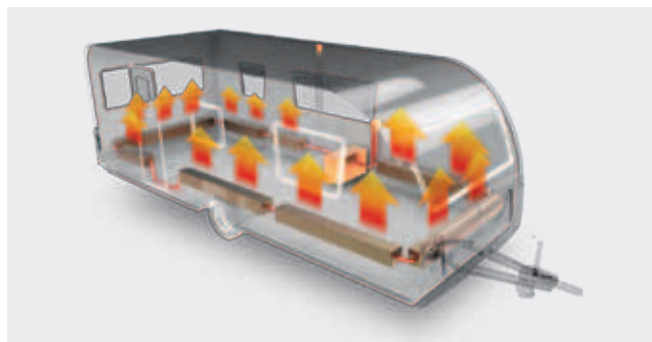

Astellia

Electrical floor heating

Hot water floor heating

Hot water heating

Ergonomic bathroom

EXTERIOR FEATURES

- 2012 European Innovation Award-winning caravan
- I-design, innovative, integrated and intelligent
- Aerodynamic profile for better fuel economy
- GFK construction and AL-KO chassis
- Up-to 3 layouts with internal lengths from 5,7m

INTERIOR FEATURES

- Luxurious and spacious living and sleeping comfort
- Smart kitchen with three burners and optimized work space and functionality
- Ergo bathroom
- Alde heating
- Multi-media solutions including BOSE sound system and pop-up TV position
- New interior design and a choice of three textiles

OPTIONS

- More than 30 optional equipment items

The 'Kaltshaum' mattress with adjustable head rests ensures you will always get a comfortable night's sleep.

ALDE water heating with optional electrical floor heating or Alde floor hot water heating for more comfortable camping during all seasons.