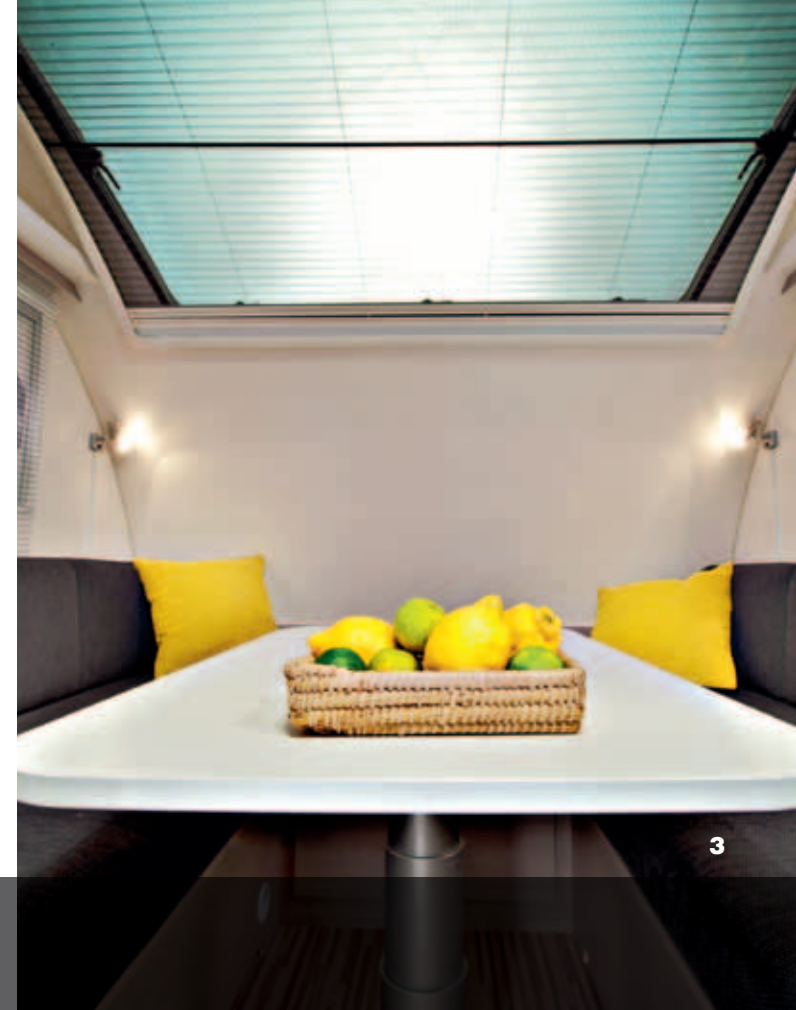

3

Take it further

You can take your caravan further with a wide selection of optional equipment from Adria. Here are just some examples. Contact your Adria dealer for detailed information.

1. 1 Add table with wooden side profile and telescopic leg to Altea, Adora, Alpina range.
2. 2 Add drainer and sink cover (chopping board) to Altea and Action range.
3. 3 Add double panoramic window for even bigger and brighter view to Action range.
4. 4 Add integrated pop-up TV holder to Astella Glam Edition range.