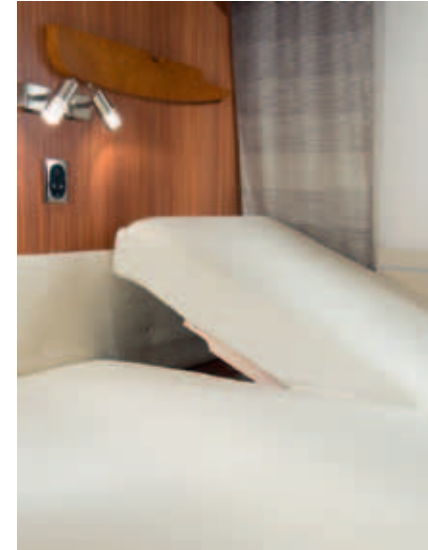

The 'Kaltshaum' mattress with adjustable head rests ensures you will always get a comfortable night's sleep.