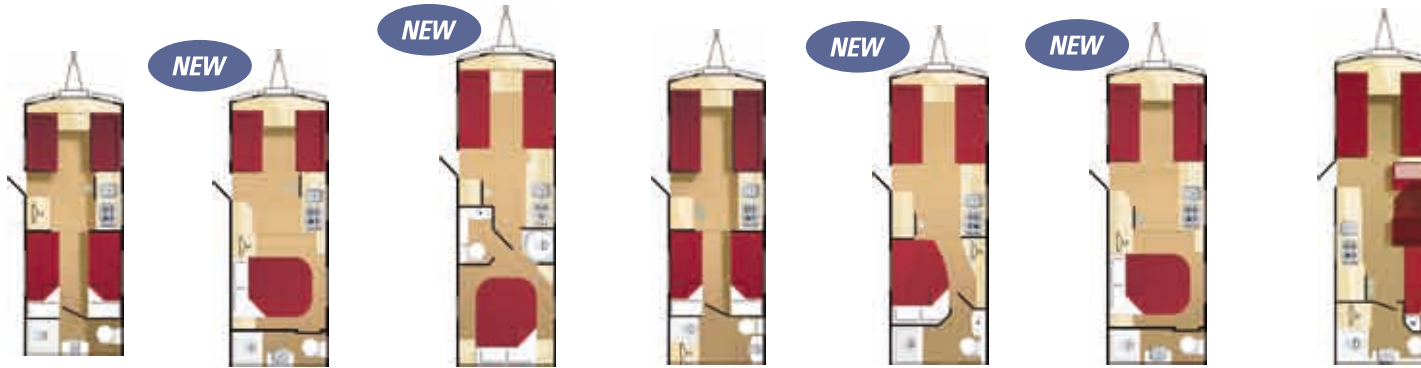

Fabric Choices