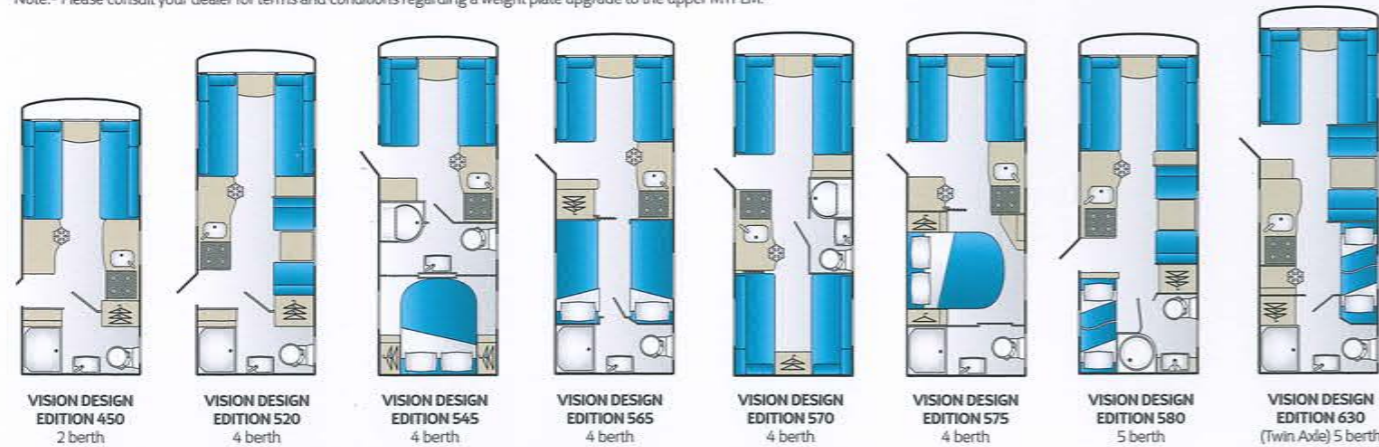

Note:- Please consult your dealer for terms and conditions regarding a weight plate upgrade to the upper MTPLM.